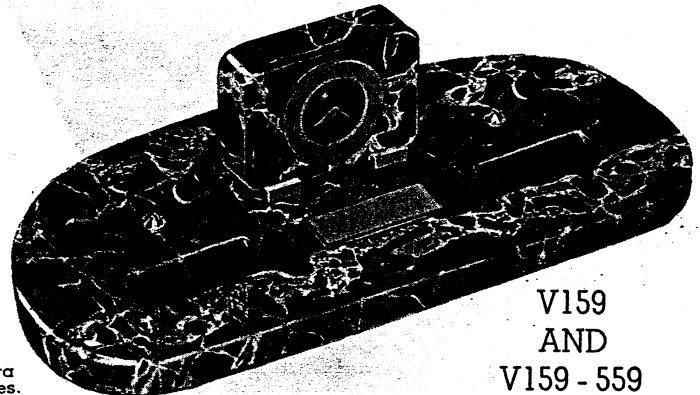

V099-560 GOPUD. Base and clock combination with Seth Thomas 8-day movement as illustrated with two LIFETIME Pens \$85.00.

V029

V039

V050

**V159
AND
V159 - 559**

T018

**V099
AND
V099 - 560**

V119 POKOT. Modern louvre lamp, as illustrated above. Bronze standard and shade mounted on hand tooled leather base. 15 x 5 1/2 inches with over all height 9 1/2 inches. Brown sockets. With two LIFETIME Pens \$50.00.
V108 POGAM. Same as V119 except that it is furnished with one LIFETIME Pen at \$40.00.